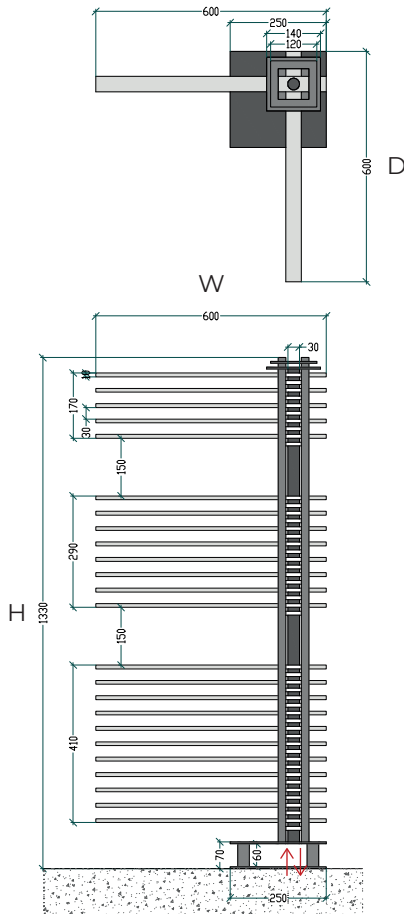

# TOTEM TW

Tested  
Pressure : 12 bar

Max.  
Temperature: 95°C

10  
years  
warranty

Material : Stainless Steel 304 

Connection : Electric plug

Construction : 40x10x1,5 mm  
20x20x1,5 mm  
Ø25x3 mm  
5 mm plate

Package contents

Assembly parts

 electric element

electric only 

| Model Code | Height (H)<br>mm | Width (W)<br>mm | Depth (D)<br>mm | Slice<br>Quantity | Pipe Centers<br>mm | Heat Output $\Delta T$ 50°C |     |
|------------|------------------|-----------------|-----------------|-------------------|--------------------|-----------------------------|-----|
|            |                  |                 |                 |                   |                    | Watt                        | Btu |
| Totem TW   | 1330             | 600             | 600             | 48                | electric           | electric                    |     |

\*Can be manufactured in all sizes & slice quantities

\*Dimension and position of pipe centers can be customized