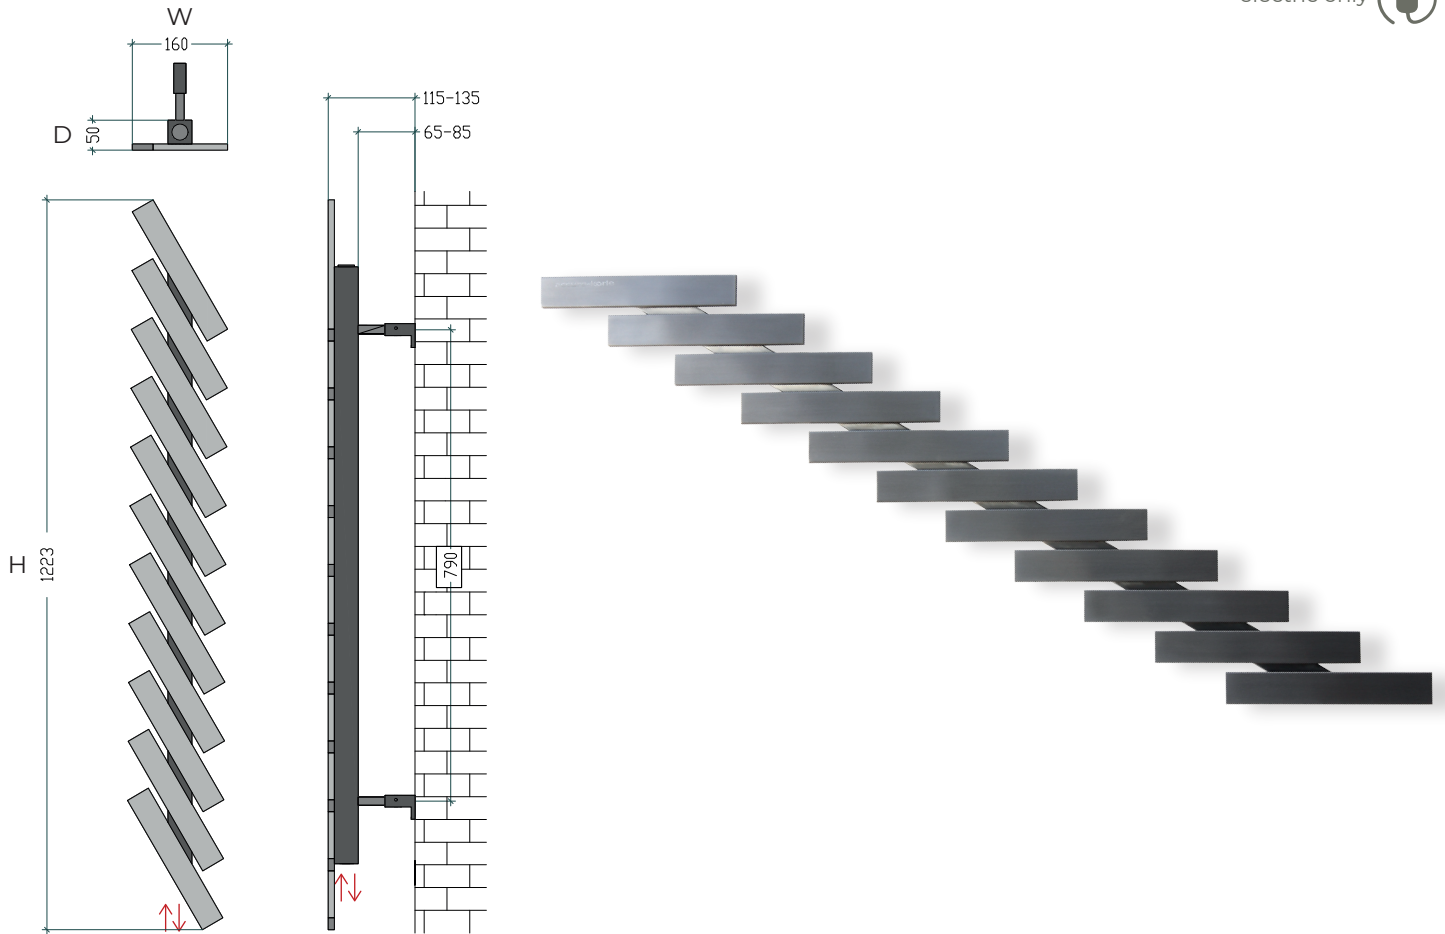

Stainless Steel

YARROW

Horizontal

Vertical

Tested Pressure : 12 bar

Max. Temperature: 95°C

10 years warranty

Material : Stainless Steel 304 

Connection : Electric plug

Construction : 40x10x1,5 mm  40x40x1,5 mm 

Package contents

Assembly parts

Wall brackets x2 x1 x2 x2 x2

 electric element

electric only 

Model Code	Height (H) mm	Width (W) mm	Depth (D) mm	Slice Quantity	Pipe Centers mm	Heat Output ΔT 50°C	
						Watt	Btu
Yarrow	1223	160	50	11	electric	electric	

*Can be manufactured in all sizes & slice quantities
*Dimension and position of pipe centers can be customized